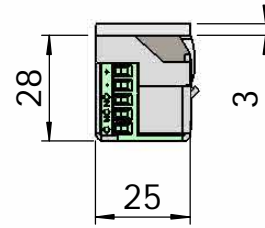

Montering för Modul

This document shall not be copied without owners written allowance and its content shall not be exposed for third part nor be used for unauthorized purpose.

Owner
Stendals EI AB

Title/Description
**STEP 40 med plan stolpe plös 3mm
Montering för Modul**

Drawing no. **ST4008**

Scale **1:2**