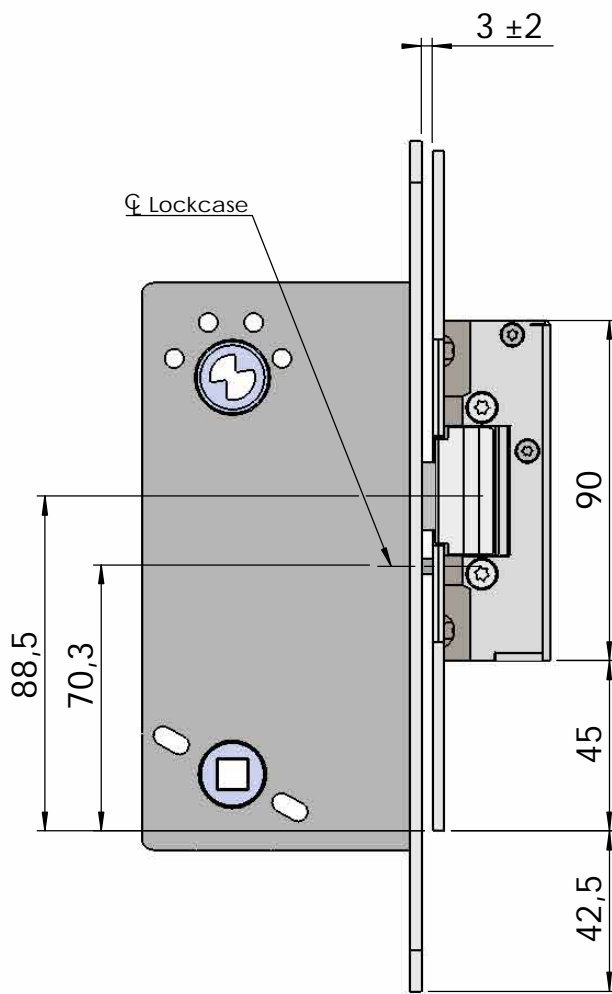

Montering för Modul

This document shall not be copied without owners written allowance and its content shall not be exposed for third part nor be used for unauthorized purpose.

Owner
Stendals EI AB

Title/Description
**STEP 40 med plan stolpe plös 3mm
Montering för Modul**

Drawing no. **ST4008**

Scale **1:2**