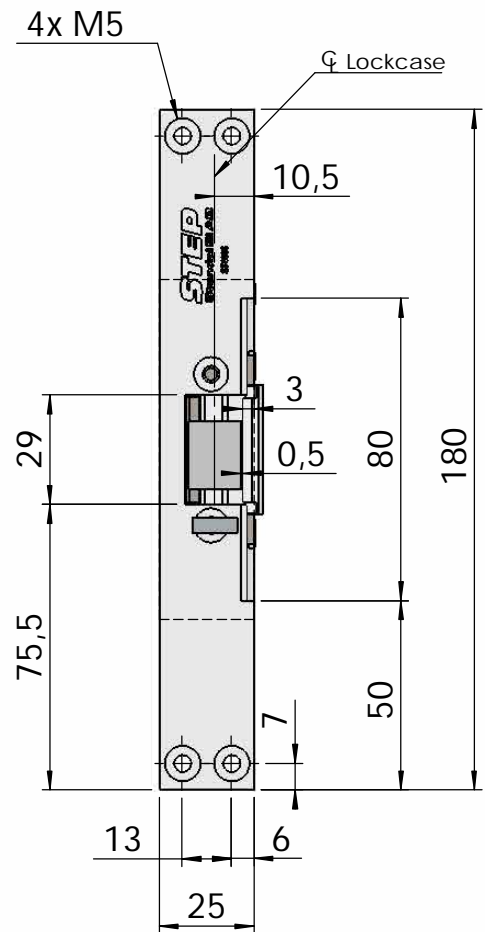

Montering för Modul

This document shall not be copied without owners written allowance and its content shall not be exposed for third part nor be used for unauthorized purpose.

Owner
Stendals EI AB

Title/Description
**STEP 40 med plan stolpe plös 3mm
Montering för Modul**

Drawing no. **ST4008**

Scale **1:2**