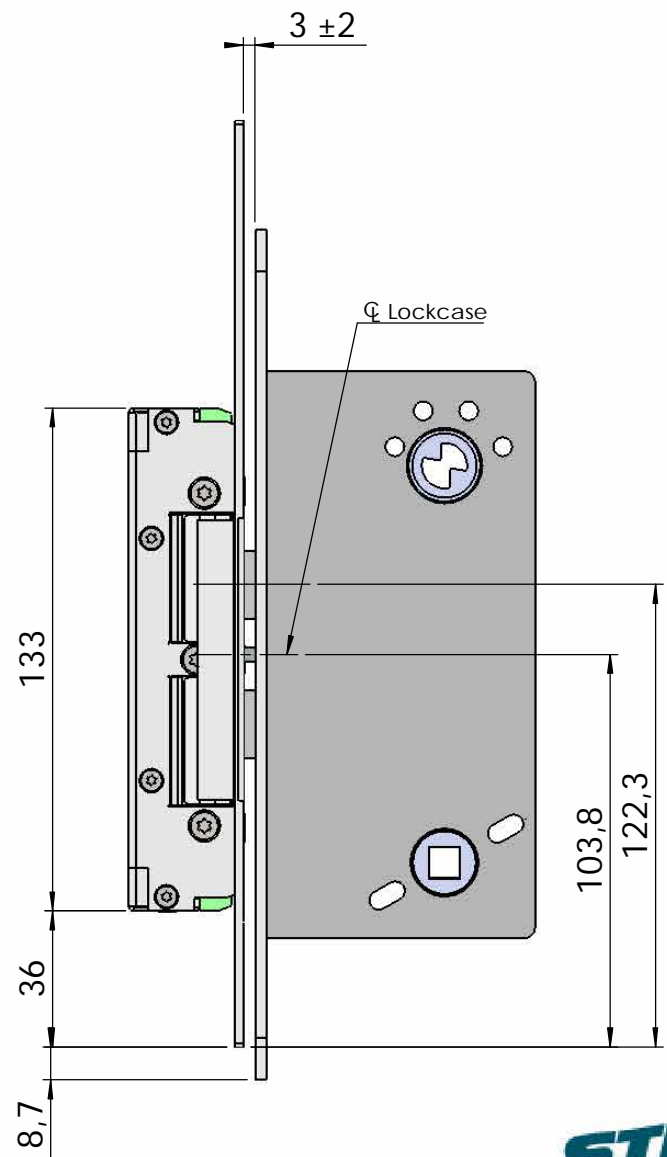

Montering för Modul

This document shall not be copied without owners written allowance and its content shall not be exposed for third part nor be used for unauthorized purpose.

A Owner
Stendals EI AB

Title/Description
STEP 92 med plan stolpe plös 20mm
Montering för Modul

Drawing no. **ST9504H**

Scale
1:2