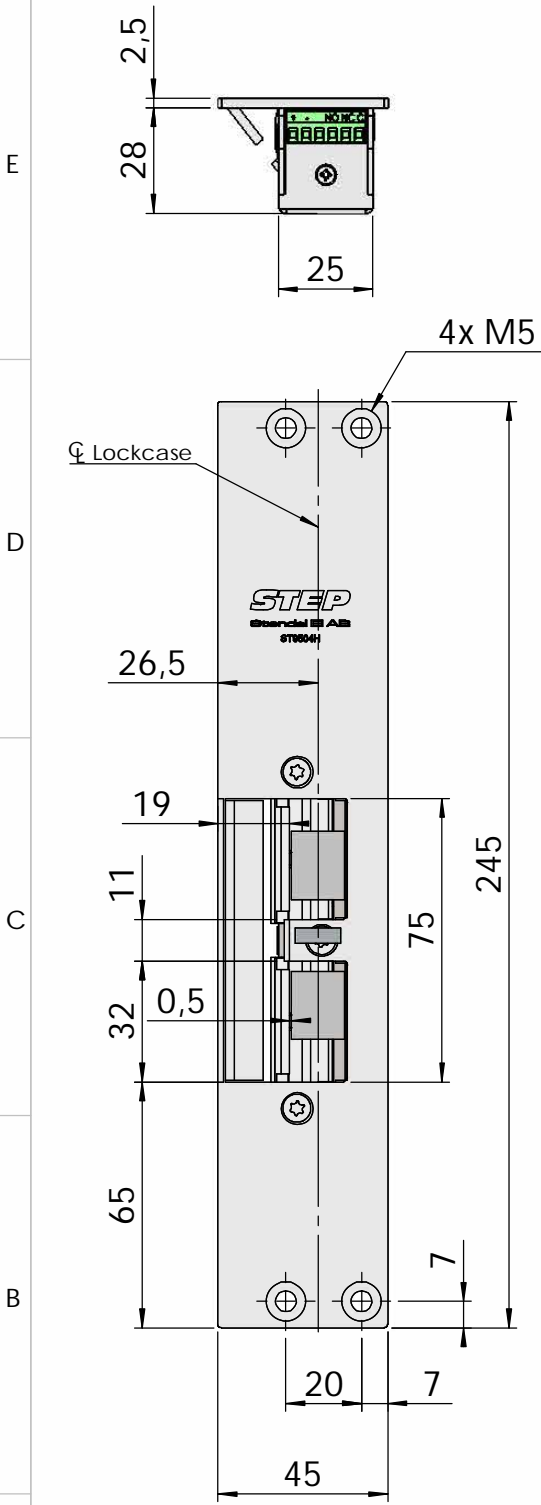

Montering för Modul

This document shall not be copied without owners written allowance and its content shall not be exposed for third part nor be used for unauthorized purpose.

A Owner
Stendals EI AB

Title/Description
STEP 92 med plan stolpe plös 20mm
Montering för Modul

Drawing no. **ST9504H**

Scale
1:2