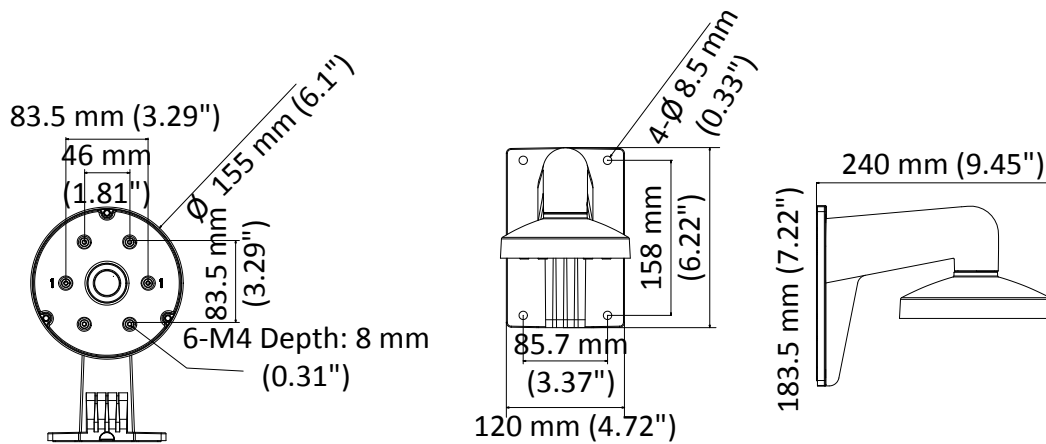

DS-1473ZJ-155

Wall Mount for Dome Camera

Feature

- Aluminum alloy with surface spray treatment
- The cap facilitates the installation
- Waterproof design

Dimension

Available Model

DS-1473ZJ-155

Parameter

Model	DS-1473ZJ-155
Parameters	Wall Mount for Dome Camera
Appearance	Hikvision White
Material	Aluminum Alloy
Dimension	Ø 155 mm × 183.5 mm × 240 mm (6.1" × 7.22" × 9.45")
Weight	650 g (1.4 lb.)

Note

- The mount should be installed on the flat surface.
- The wall must be capable of supporting at least 3 times as much as the total weight of the camera and the mount.
- The mount's maximum load capacity is 3 Kg (6.6 lb.).