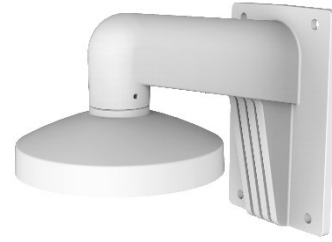

DS-1473ZJ-155

Wall Mount for Dome Camera

Feature

- Aluminum alloy with surface spray treatment
- The cap facilitates the installation
- Waterproof design

Dimension

Available Model

DS-1473ZJ-155

Parameter

Model	DS-1473ZJ-155
Parameters	Wall Mount for Dome Camera
Appearance	Hikvision White
Material	Aluminum Alloy
Dimension	Ø 155 mm × 183.5 mm × 240 mm (6.1" × 7.22" × 9.45")
Weight	650 g (1.4 lb.)

Note

- The mount should be installed on the flat surface.
- The wall must be capable of supporting at least 3 times as much as the total weight of the camera and the mount.
- The mount's maximum load capacity is 3 Kg (6.6 lb.).