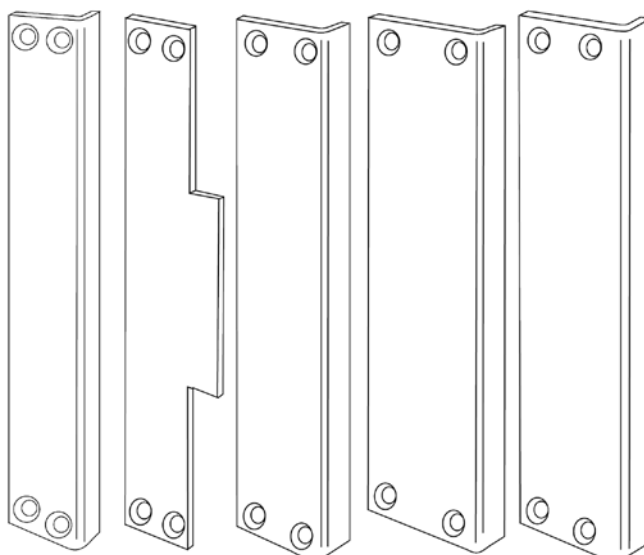

Blindstolpar SOLID

Blindstolpe SOLID 824 Blindstolpe SOLID 507 Blindstolpe SOLID 510 Blindstolpe SOLID 520 Blindstolpe SOLID 521

ASSA®

ASSA ABLOY

ASSA ABLOY, the global leader in door opening solutions, dedicated to satisfying end-user needs for security, safety and convenience.

ASSA AB
P.O. Box 371
SE-631 05 Eskilstuna
Sweden

phone +46 (0)16 17 70 00
fax +46 (0)16 17 72 10

Customer support:
phone +46 (0)771 640 640
fax +46 (0)16 17 73 72
e-mail: helpdesk@assa.se

www.assa.se