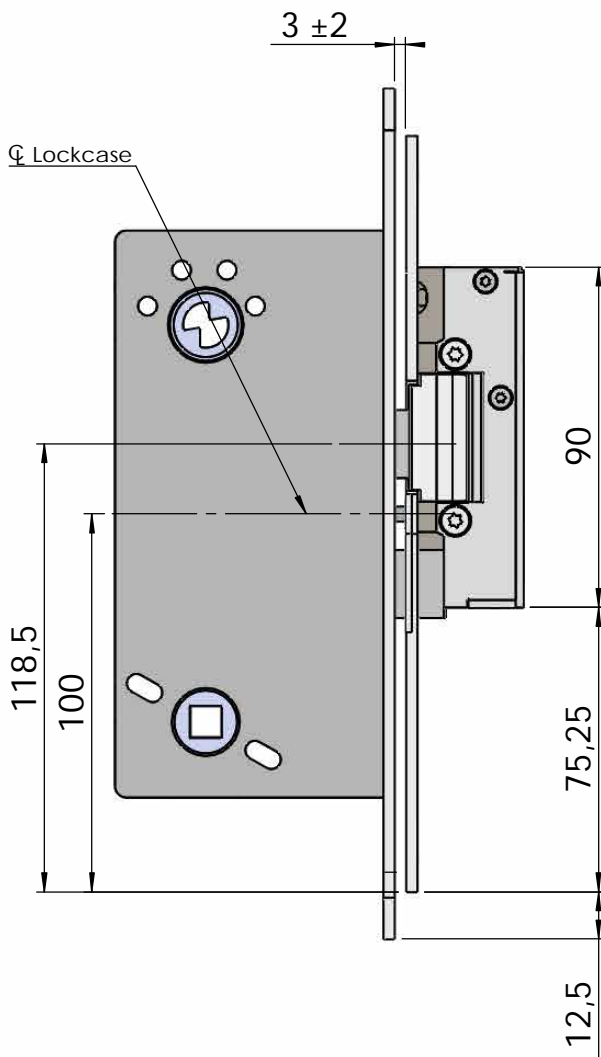

Montering för Modul

This document shall not be copied without owners written allowance and its content shall not be exposed for third part nor be used for unauthorized purpose.

Owner
Stendals EI AB

Title/Description
STEP 40 med plan stolpe plös 12mm
Montering för Modul

Drawing no.
ST4030V-12

Scale
1:2