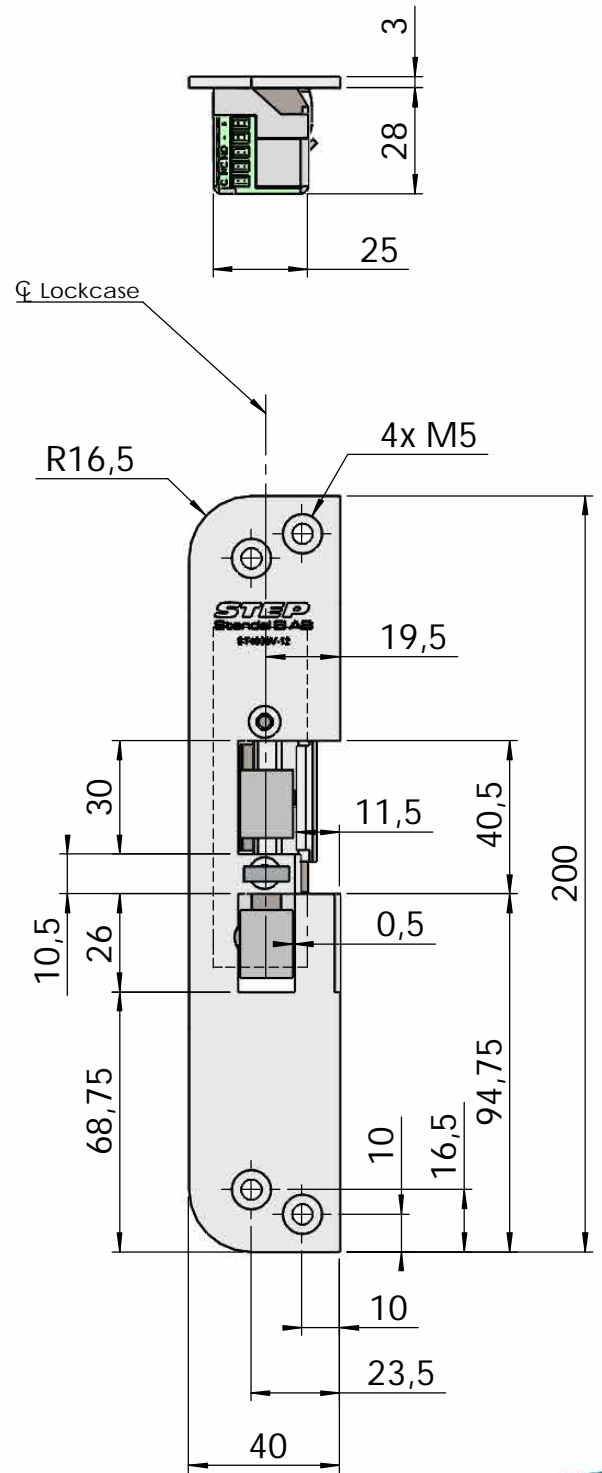

Montering för Modul

This document shall not be copied without owners written allowance and its content shall not be exposed for third part nor be used for unauthorized purpose.

Owner
Stendals EI AB

Title/Description
STEP 40 med plan stolpe plös 12mm
Montering för Modul

Drawing no.
ST4030V-12

Scale
1:2