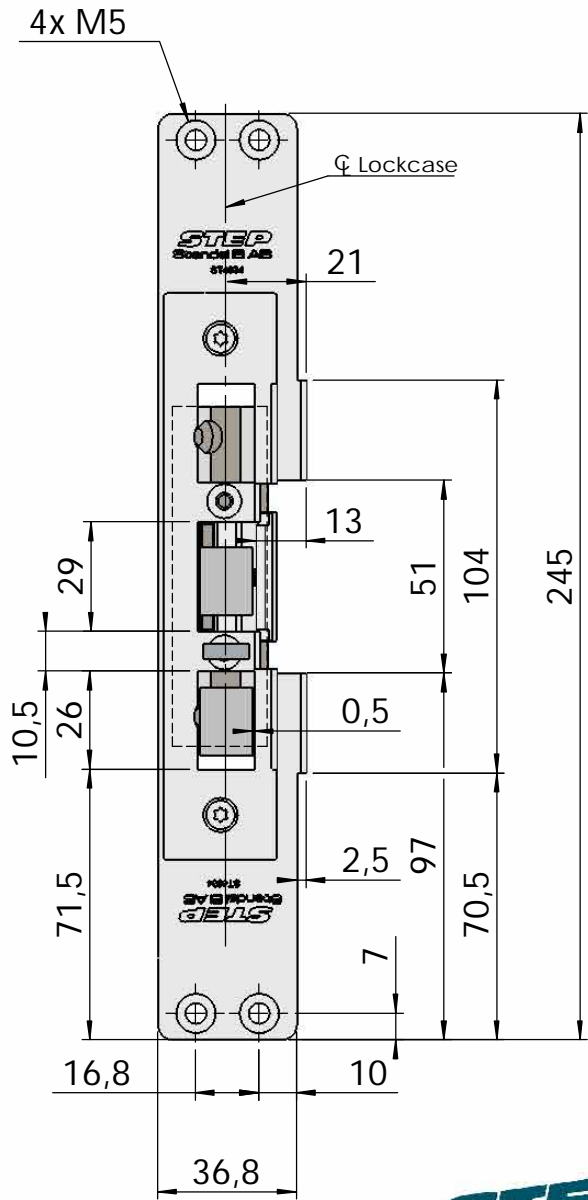

Montering för Modul

F
E
D
C
B
A

This document shall not be copied without owners written allowance and its content shall not be exposed for third part nor be used for unauthorized purpose.

Owner
Stendals EI AB

Title/Description
STEP 40 med plan stolpe plös 13mm
Montering för Modul

Drawing no. **ST4034**

Scale
1:2

4 3 2 1