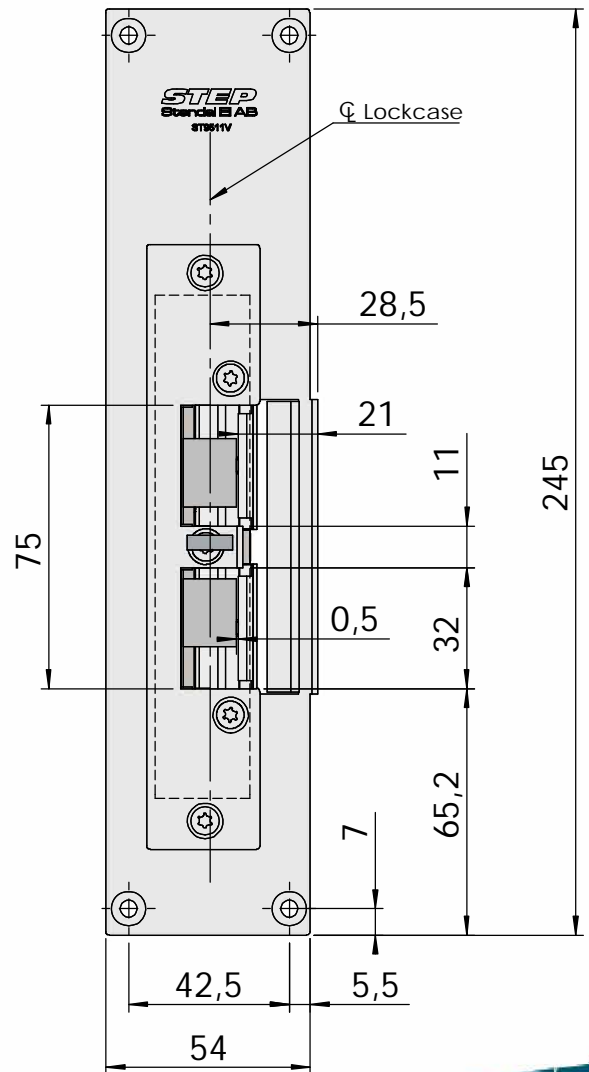

Montering för Modul

This document shall not be copied without owners written allowance and its content shall not be exposed for third part nor be used for unauthorized purpose.

Owner
Stendals EI AB

Title/Description
**STEP 92 med plan stolpe plös 21mm
Montering för Modul**

Drawing no. **ST9511V**

Scale
1:2