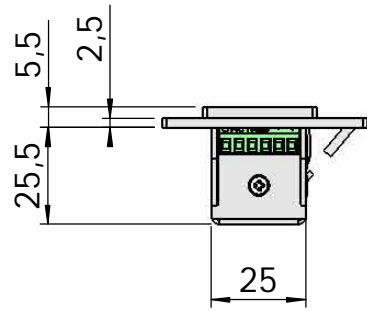

Montering för Modul

This document shall not be copied without owners written allowance and its content shall not be exposed for third part nor be used for unauthorized purpose.

Owner
Stendals EI AB

Title/Description
**STEP 92 med plan stolpe plös 21mm
Montering för Modul**

Drawing no. **ST9511V**

Scale
1:2