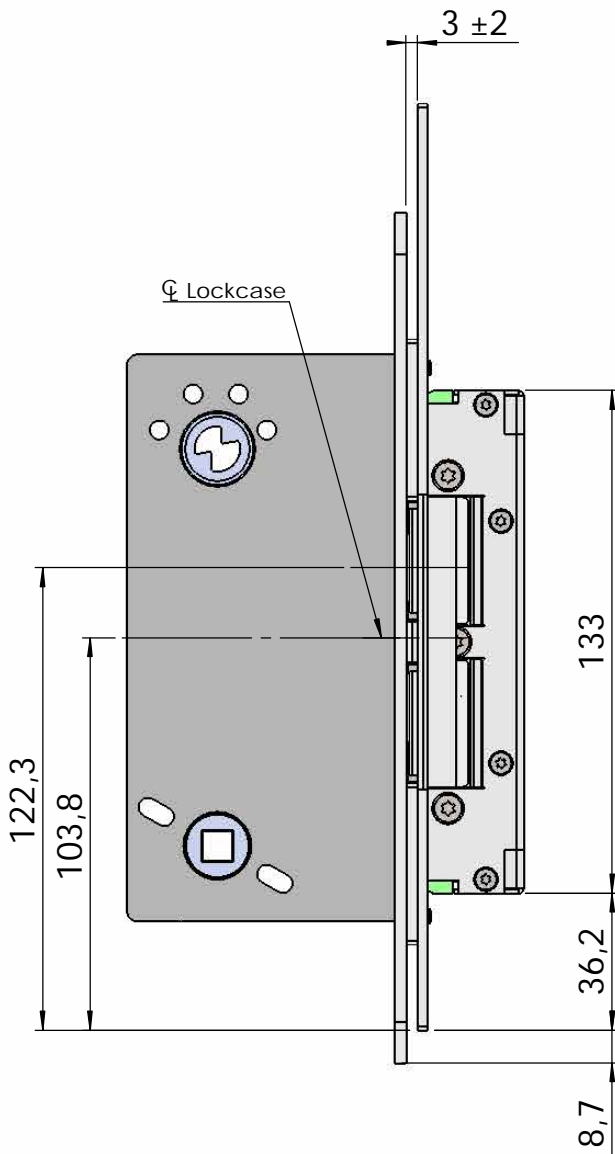

Montering för Modul

This document shall not be copied without owners written allowance and its content shall not be exposed for third part nor be used for unauthorized purpose.

Owner
Stendals EI AB

Title/Description
**STEP 92 med plan stolpe plös 21mm
Montering för Modul**

Drawing no. **ST9511V**

Scale
1:2