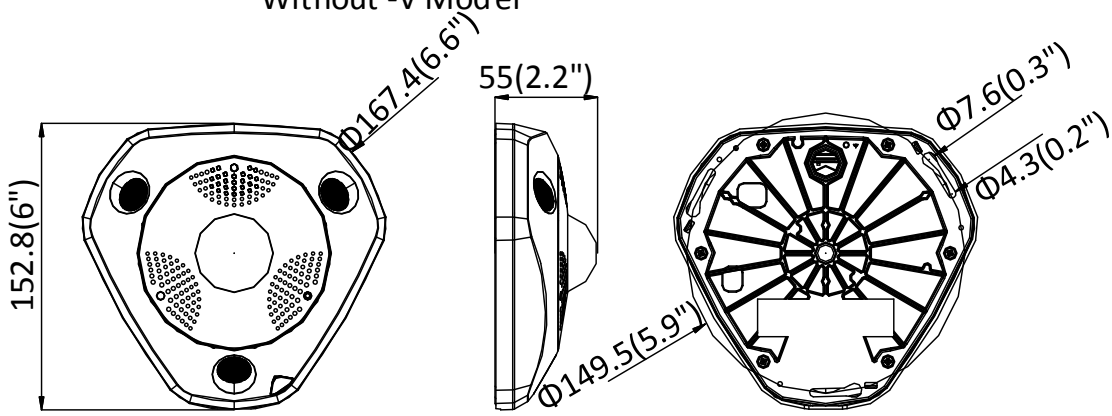

Operating Conditions	-40 °C to +60 °C (-40 °F to +140 °F), Humidity 95% or less (non-condensing)
Power Supply	12 VDC \pm 20%, PoE (802.3at, class 4), -S model: two-core terminal block Without -S model: Φ 5.5 \times 2.1 mm coaxial power plug
Power Consumption	12 VDC, 1 A, max. 12.5 W PoE (802.3at, 42.5 to 57 V), 0.4 A to 0.3 A, max. 15 W
Protection Level (-V)	IP67, IK8
Heater	Yes
Material	Metal
Dimensions	Without -V model: 167.4 \times 152.8 \times 50 mm (6. 6" \times 6" \times 2") With -V model: 167.4 \times 152.8 \times 55 mm (6. 6" \times 6" \times 2.2")
Weight	Approx. 1400 g (3.09 lbs)

Available Model

DS-2CD6365G0-I (1.27 mm); DS-2CD6365G0-IS (1.27 mm), DS-2CD6365G0-IV (1.27 mm), DS-2CD6365G0-IVS (1.27 mm)

Dimensions

Without -V Model

With -V Model

Unit: mm (inch)

Accessories

DS-1280ZJ-DM25
Junction Box