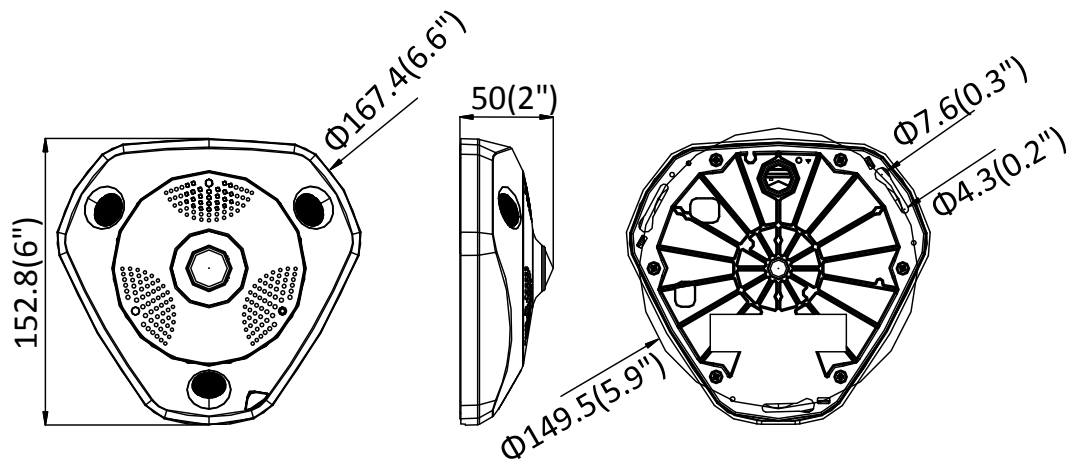

Without -V Model