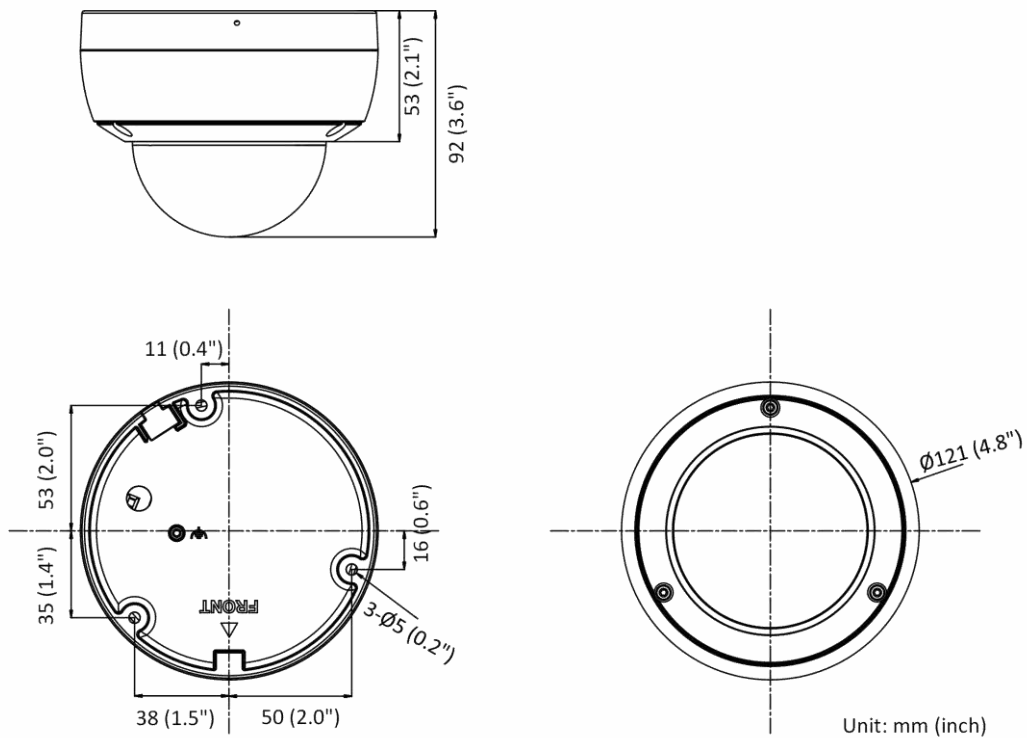

▪ **Dimension**

▪ **Accessory**

DS-1276ZJ-SUS
Corner Mount